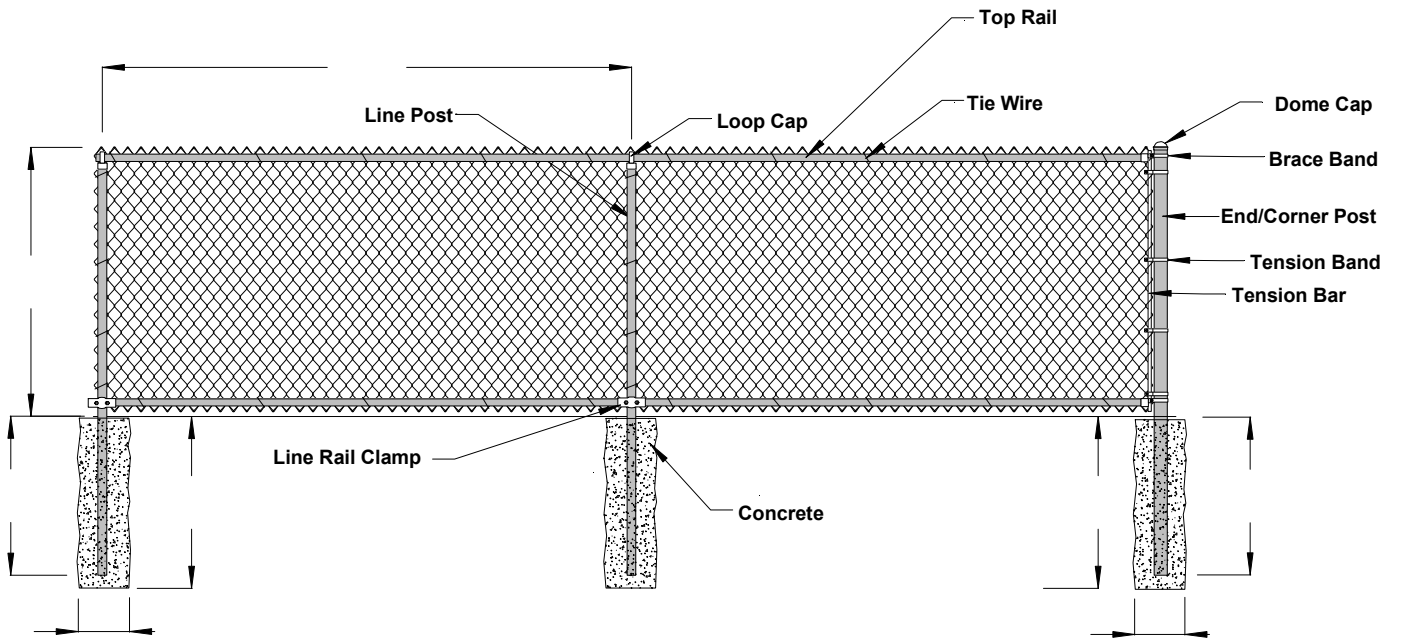

Chainlink Fence Detail
4' - 6' Chain Link with Toprail & Bottom Rail

Project:	
Site Location:	Date:
Submitted by:	Drawing #